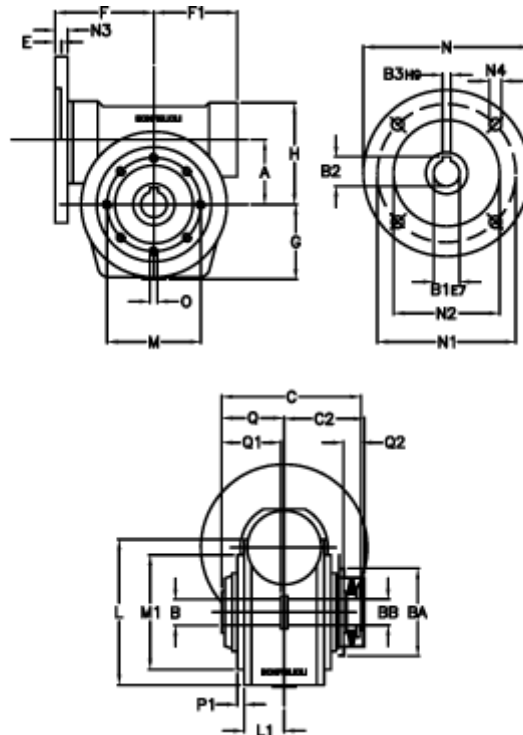

Article number: 390204404672216

Description: Worm Gear with Torque Limiter
VF 44-L1-P-46-P63B5

Measures

a = 44.60	C2 = 48	L1 = 35.0	O = M6x8
B = 18	Description = VF 44P-xx-63B5	m = 65	P1 = 2.0
B1 E7 = 11	E = 2.0	M1 = 50	Q = 32.0
B2 = 12.8	F = 65	N = 140	Q1 = 32
B3 H9 = 4	F1 = 54	N1 = 115	Q2 = 12
BA = 40	g = 51	N2 = 95	
BB H7 = 11	H = 71.0	N3 = 10.5	
C = 79	L = 80.0	N4 = 9,5	